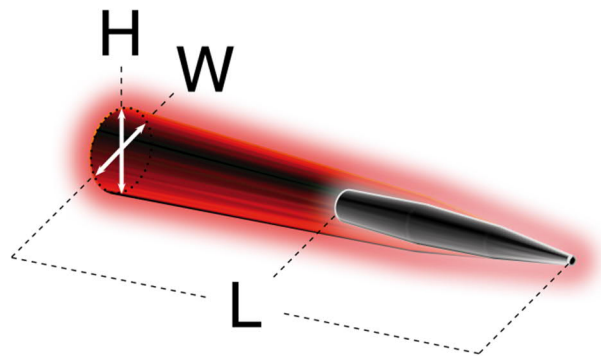

MODEL	IL-640 NiMH
Product description	Rechargeable hand lamp
Operating temperature	-20°C.... +40°C
Light source	4 high luminous Cree LED's, lifetime: L70 >50 000 h
Light output	High power Low power 760 lumen 177 lumen
Operating time	Full power Low power 8 hours 24 hours
Beam type	Spot
Lens	Tempered glass 108 mm x 5 mm
Enclosure	High impact polyamide
Ingress protection	IP 67
Colour	Yellow body / Black locking ring
Power source	6V rechargeable NiMH battery
Weight with battery	1,4 kg
Dimensions	Approx. 215 mm (L) x 120 mm (W) x 125 mm (H)
Charging time	11 h
Other features	Battery capacity indicator Deep discharge prevention Low battery warning Short circuit protection Shoulder strap
Chargers	MICA ILC4-VAC Single mains charger (85..264VAC) MICA ILC4 Single vehicle charger (12..24VDC) MICA CR-23 Multi charger for 3 lamps (100..240VAC) MICA CR-25 Multi charger for 5 lamps (100..240VAC)
Accessories	Colour filters: red, green and amber Diffuser filter Adjustable stand for a single lamp

Light output, Full power	L	W	H
1,5lx limit	45m	5,5m	5,5m
0,5lx limit	244m	30m	30m
Light output, Low power	L	W	H
1,5lx limit	21m	4,6m	4,6m
0,5lx limit	113m	24m	24m