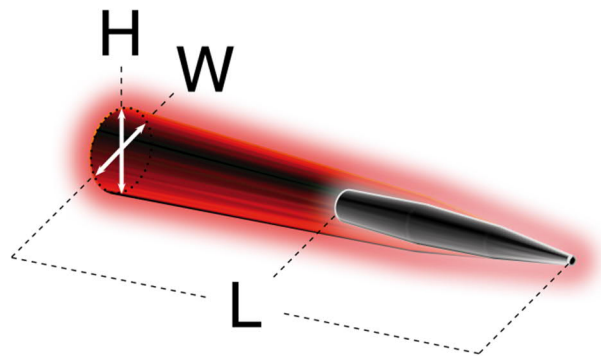

MODEL	IL-640 EM NiMH
Product description	Rechargeable hand lamp with Emergency light function
Operating temperature	-20°C.... +40°C
Light source	4 high luminous Cree LED's, lifetime: L70 >50 000 h
Light output	High power    Low power 760 lumen    177 lumen
Operating time	Full power    Low power 8 hours       24 hours
Beam type	Spot
Lens	Tempered glass 108 mm x 5 mm
Enclosure	High impact polyamide
Ingress protection	IP 67
Colour	Yellow body / Black locking ring
Power source	6V rechargeable NiMH battery
Weight with battery	1,4 kg
Dimensions	Approx. 215 mm (L) x 120 mm (W) x 125 mm (H)
Charging time	11 h
Other features	Battery capacity indicator Deep discharge prevention Low battery warning Short circuit protection Shoulder strap
Chargers	MICA ILC4-VAC Single mains charger (85..264VAC) MICA ILC4 Single vehicle charger (12..24VDC) MICA CR-23 Multi charger for 3 lamps (100..240VAC) MICA CR-25 Multi charger for 5 lamps (100..240VAC)
Accessories	Colour filters: red, green and amber Diffuser filter Adjustable stand for a single lamp

Light output, Full power	L	W	H
1,5lx limit	45m	5,5m	5,5m
0,5lx limit	244m	30m	30m
Light output, Low power	L	W	H
1,5lx limit	21m	4,6m	4,6m
0,5lx limit	113m	24m	24m