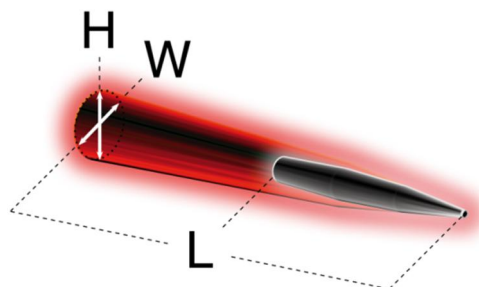

<b>MODEL</b>	<b>IL-800 Zone 1</b>		
<b>Product description</b>	IL-800 Zone 1: Rechargeable safety hand lamp IL-800 Zone 1 EM: Rechargeable emergency lamp IL-800 Zone 1 BK: Rechargeable safety hand lamp with blinking mode		
<b>Certification</b>	ATEX: TÜV 10 ATEX 7879 IECEX: IECEX TUR 11.0009  II 2G Ex ib IIC T4 Gb II 2D Ex tb IIIC 100°C IP67 Db		
<b>DNV Certification</b>	E-11961		
<b>Area of operation</b>	Gas zones 1 and 2 Dust zones 21 and 22		
<b>Temperature classification</b>	Gas: T4 Dust: 100°C		
<b>Operating temperature</b>	-20°C ... +40°C		
<b>Light source</b>	3 high luminous Cree LED's, lifetime: 50 000h		
<b>Light output</b>	High power 200 lm	Low power 80 lm	
<b>Operating time</b>	High power 6 hours	Low power 12 hours	Blink mode 12 hours
<b>Beam type</b>	Spot		
<b>Lens</b>	Tempered glass 108 x 5 mm		
<b>Enclosure</b>	Dissipative (antistatic) polypropylene, impact resistant		
<b>Ingress protection</b>	IP 67		
<b>Power source</b>	6V rechargeable NiMH battery		
<b>Weight with battery</b>	1,1 kg		
<b>Dimensions</b>	Approx. 215 mm (L) x 120 mm (W) x 125 mm (H)		
<b>Charging time</b>	5,5h		
<b>Other features</b>	Deep discharge prevention Low battery warning before battery runs out Emergency function in EM model BK model flashes once in a second Shoulder strap		
<b>Chargers</b>	MICA ILC4-VAC Single mains charger (85..265VAC) MICA ILC4 single vehicle charger (12..24VDC) MICA CR-C3 Multi charger for 3 lamps (100..240VAC) MICA CR-C5 Multi charger for 5 lamps (100..240VAC)		

Light output, Full power	L	W	H
1.5lx limit	21m	2m	2m
0,5lx limit	112m	7m	7m
Light output, Low power	L	W	H
1.5lx limit	11m	1m	1m
0,5lx limit	56m	3,5m	3,5m