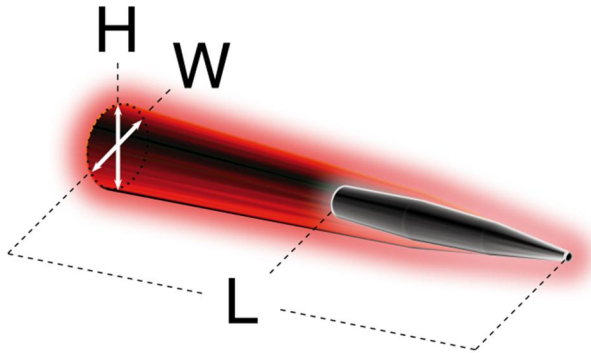

<b>MODEL</b>	<b>IL-800 Zone 1</b>		
<b>Product description</b>	IL-800 Zone 1: Rechargeable safety hand lamp IL-800 Zone 1 EM: Rechargeable emergency lamp IL-800 Zone 1 BK: Rechargeable safety hand lamp with blinking mode		
<b>Certification</b>	ATEX: TÜV 10 ATEX 7879 IECEX: IECEX TUR 11.0009  II 2G Ex ib IIC T4 Gb II 2D Ex tb IIIC 100°C IP67 Db		
<b>DNV Certification</b>	E-11961		
<b>Area of operation</b>	Gas zones 1 and 2 Dust zones 21 and 22		
<b>Temperature classification</b>	Gas: T4 Dust: 100°C		
<b>Operating temperature</b>	-20°C ... +40°C		
<b>Light source</b>	3 high luminous Cree LED's, lifetime: 50 000h		
<b>Light output</b>	High power 200 lm	Low power 80 lm	
<b>Operating time</b>	High power 6 hours	Low power 12 hours	Blink mode 12 hours
<b>Beam type</b>	Spot		
<b>Lens</b>	Tempered glass 108 x 5 mm		
<b>Enclosure</b>	Dissipative (antistatic) polypropylene, impact resistant		
<b>Ingress protection</b>	IP 67		
<b>Power source</b>	6V rechargeable NiMH battery		
<b>Weight with battery</b>	1,1 kg		
<b>Dimensions</b>	Approx. 215 mm (L) x 120 mm (W) x 125 mm (H)		
<b>Charging time</b>	5,5h		
<b>Other features</b>	Deep discharge prevention Low battery warning before battery runs out Emergency function in EM model BK model flashes once in a second Shoulder strap		
<b>Chargers</b>	MICA ILC4-VAC Single mains charger (85..265VAC) MICA ILC4 single vehicle charger (12..24VDC) MICA CR-C3 Multi charger for 3 lamps (100..240VAC) MICA CR-C5 Multi charger for 5 lamps (100..240VAC)		

Light output, Full power	L	W	H
1.5lx limit	21m	2m	2m
0,5lx limit	112m	7m	7m
Light output, Low power	L	W	H
1.5lx limit	11m	1m	1m
0,5lx limit	56m	3,5m	3,5m